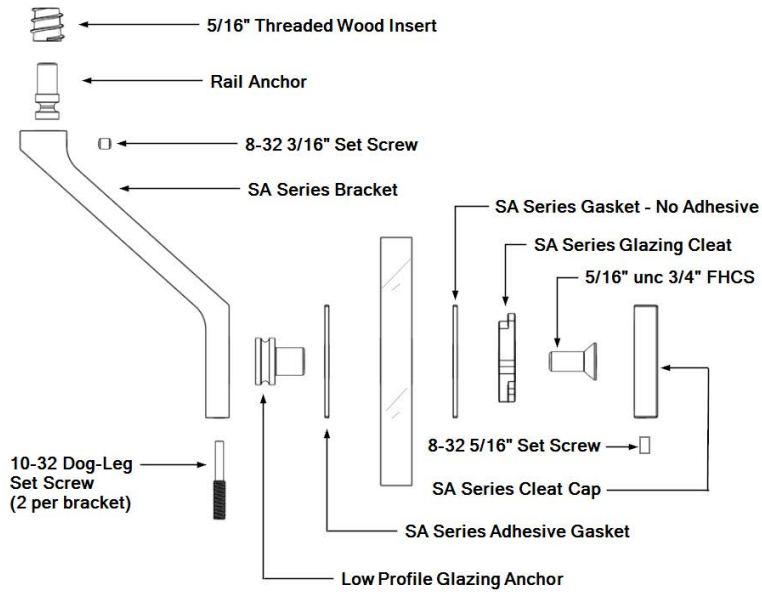

Companance Glass-Mounted Bracket Part Chart

DA Series

SA Series

VS Series