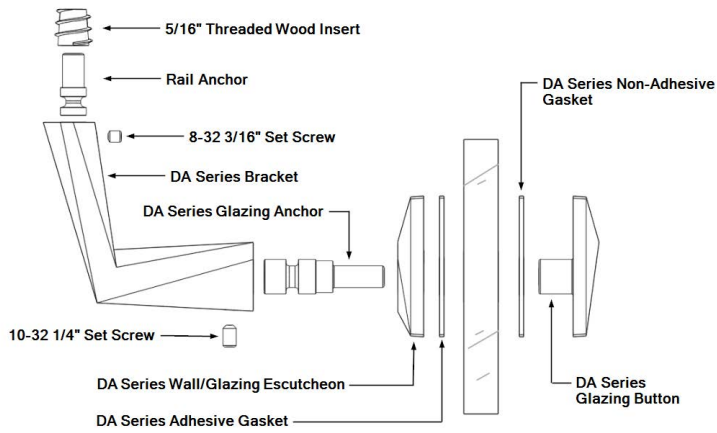

Companance Glass-Mounted Bracket Part Chart

DA Series

SA Series

VS Series